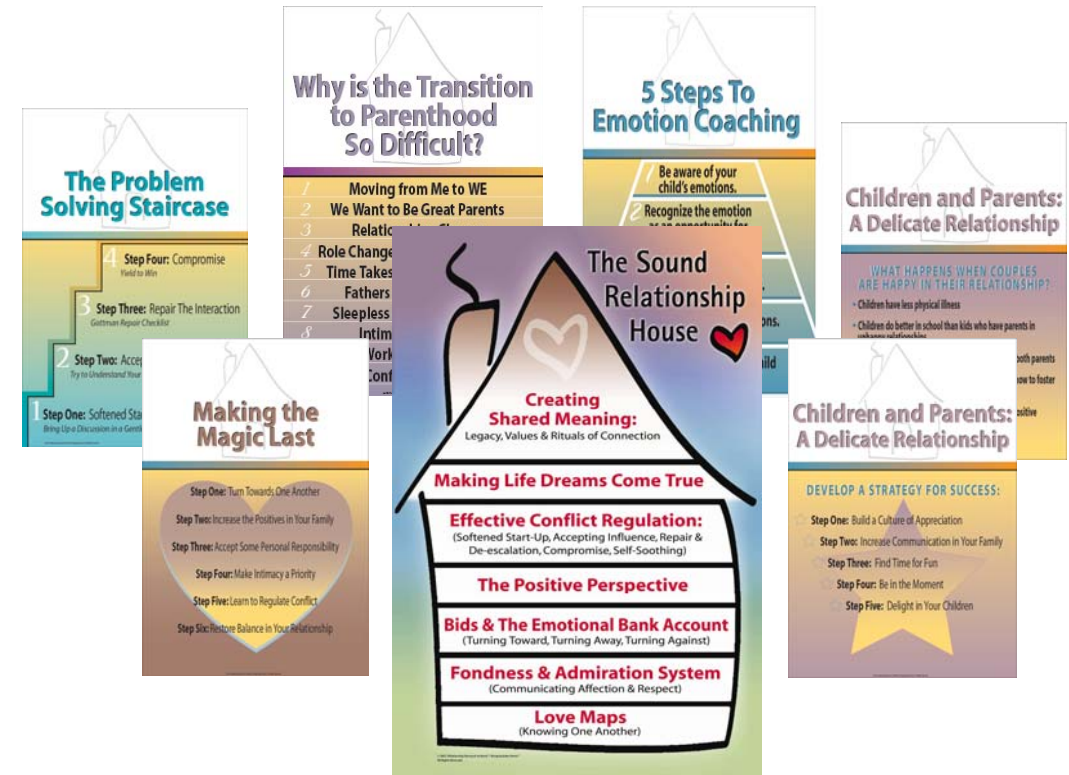

Bringing Baby Home™ Program

Teaching Materials Product Brochure

Plan • Educate • Inspire

Bringing Baby Home™ Program
www.bbhonline.org